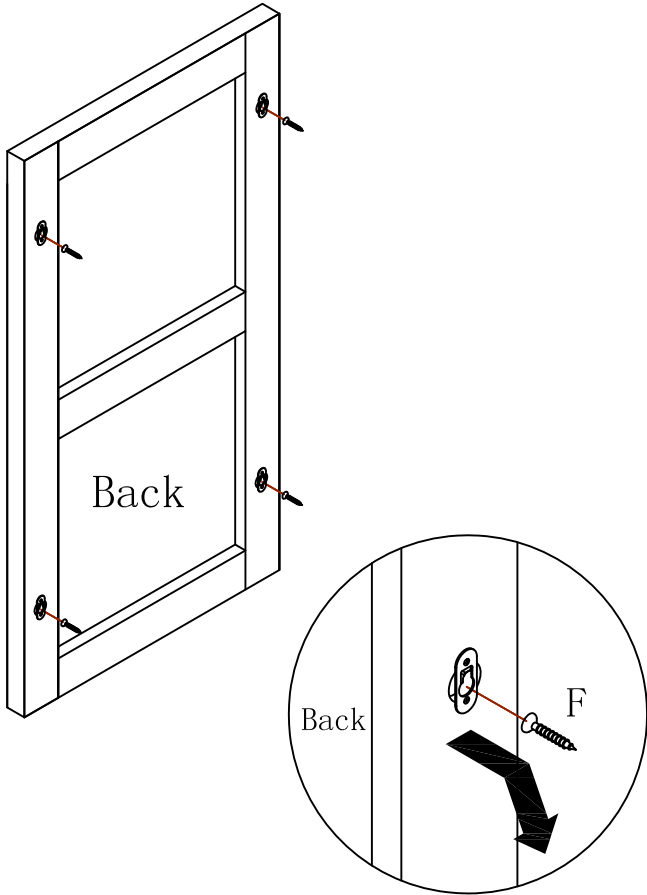

Item No. : UR24 (URM24)

Hardware

NO.	Draw	QTY
A		2
B		2
C		2
D		4
F	 (3.5*60)	4
G	 (3.5*14)	8

Tools

Step 1

WALL

FLOOR

Step 2

Step 3

Step 4

Step 5

Finished

Black Metal Legs Installation Instruction